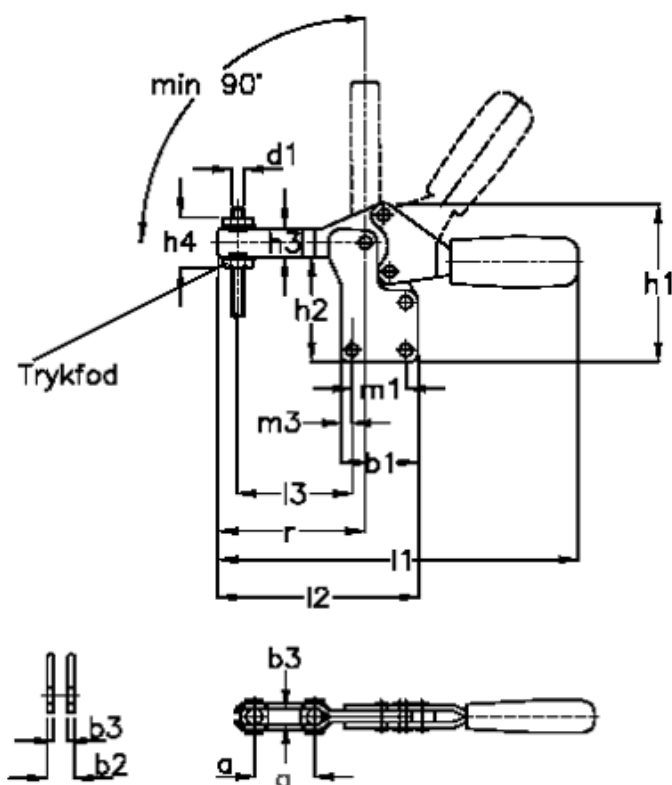

# Data Sheet

Article number: 2013550891

Description: E+G Klee horizontal clamp, st. steel  
GN 820.1-130-N-NI

## Measures

a approx. = 32	h2 = 43.0	m2 = 7.0
b1 = 36	h3 = 14	m3 = 5.0
b2 = 10	h4 = 27	r = 62.0
b3 = 5	Holding force N = 1000	Size = 130
b4 = 6.5	l1 = 170	
d1 = M6	l2 = 92	
d2 = 5.5	l3 = 53	
h1 = 64.0	m1 = 26.0	